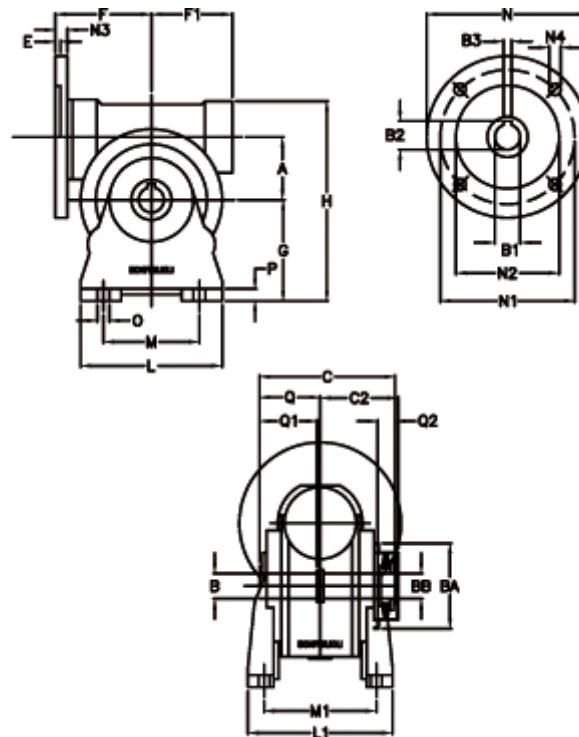

# Data Sheet

Article number: 390204403522236

Description: Worm Gear with Torque Limiter  
VF 44-L2-A-35-P63B5

## Measures

a = 44.60	C2 = 48	L1 = 98.0	O = 8.5
B = 18	Description = VF 44A-xx-63B5	m = 52	P = 10
B1 E7 = 11	E = 2.0	M1 = 81.0	Q = 32.0
B2 = 12.8	F = 65	N = 140	Q1 = 32
B3 H9 = 4	F1 = 54	N1 = 115	Q2 = 12
BA = 40	g = 72	N2 = 95	
BB H7 = 11	H = 143	N3 = 10.5	
C = 79	L = 90	N4 = 9,5	